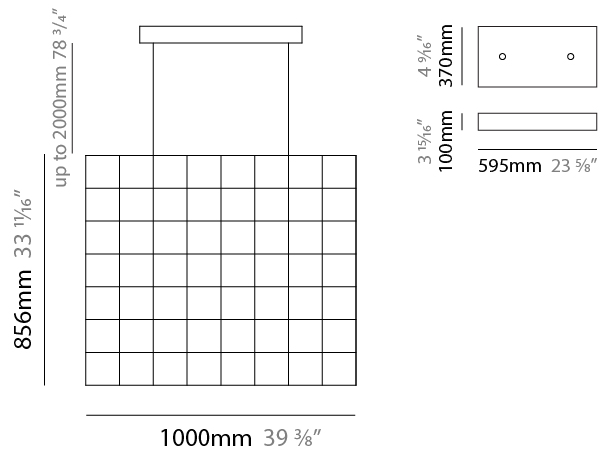

COSMOS SQUARE SUSPENSION

D101944-

base number   LED Dimming   Color Temperature   Finish Options

1. To build a product code in our configurator select the specify button on the base model # product page
2. To build a manual product code on this datasheet choose from the options listed below in blue font and add the suffix to the base model #

GENERAL

Series: Cosmos Square
Brand: Quasar
Division: Design
Mounting Type: Suspension
Mounting Location: Ceiling
Subcategory: Ambient

PHYSICAL

Shape: Square
Length (mm): 1000
Length (in): 39 ³/₈"
Width (mm): 1000
Width (in): 39 ³/₈"
Height (mm): 850
Height (in): 33 ⁷/₁₆"
Max. Overall Height (mm): 2850
Max. Overall Height (in): 112 ³/₁₆"
Light Distribution: Omnidirectional
Weight (kg): 24
Weight (lbs): 52.91
Fixture Finish: [NIC / BRA / BBR](#)
Fixture Material: Metal
Cable Details: 2000mm Cable
Upon Request: Custom Sizes Optional Dowlight upon request

ELECTRICAL

Lamp Type: LED
Input Wattage (W): 328.8
Dimming: [0-10V Dimming / Phase Dimming (120Vac Only)](#)
Driver Included: Yes
Driver Location: Integrated
Driver Type: Constant Voltage - Universal
Driver Class: Class 2
Input Voltage (V): 120 - 277
Output Voltage (V): 12

LED

Number of LEDs: 548
Color Temperature (°K): [2400 / 2800](#)
Max. Delivered Lumen (lm): 16440 (2800K)
CRI: >90 CRI
Lamp Life (hrs): 50000

OPTICAL

RATINGS AND CERTIFICATIONS

Certified By: Certified for North American Standards
IP rating: IP20