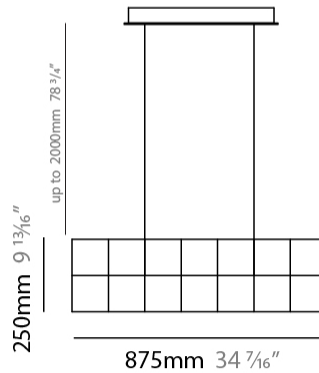

D101741-

base number   LED Dimming   Color Temperature   Finish Options

1. To build a product code in our configurator select the specify button on the base model # product page
2. To build a manual product code on this datasheet choose from the options listed below in blue font and add the suffix to the base model #

GENERAL

Series: Cosmos Square
Brand: Quasar
Division: Design
Mounting Type: Suspension
Mounting Location: Ceiling
Subcategory: Ambient

PHYSICAL

Shape: Rectangle
Length (mm): 875
Length (in): 34 7/16
Width (mm): 395
Width (in): 15 9/16
Height (mm): 250
Height (in): 9 13/16
Max. Overall Height (mm): 2250
Max. Overall Height (in): 88 9/16
Light Distribution: Omnidirectional
Weight (kg): 4
Weight (lbs): 8.82
Fixture Finish: [NIC / BRA / BBR](#)
Fixture Material: Metal
Cable Details: 2000mm Cable
Upon Request: Custom Sizes

ELECTRICAL

Lamp Type: LED
Input Wattage (W): 57.6
Dimming: [Non-Dimming / Phase Dimming (120vac Only)](#)
Driver Included: Yes
Driver Location: Integrated
Driver Type: Constant Voltage - Universal
Driver Class: Class 2
Input Voltage (V): 120 - 277
Output Voltage (V): 12
Upon Request: (Not included - see components) Integral: 0-10Vdc dimming

LED

Number of LEDs: 96
Color Temperature (°K): [2400 / 2800](#)
Max. Delivered Lumen (lm): 2880 (2800K)
CRI: >90 CRI
Lamp Life (hrs): 50000

OPTICAL

RATINGS AND CERTIFICATIONS

Certified By: Certified for North American Standards
IP rating: IP20