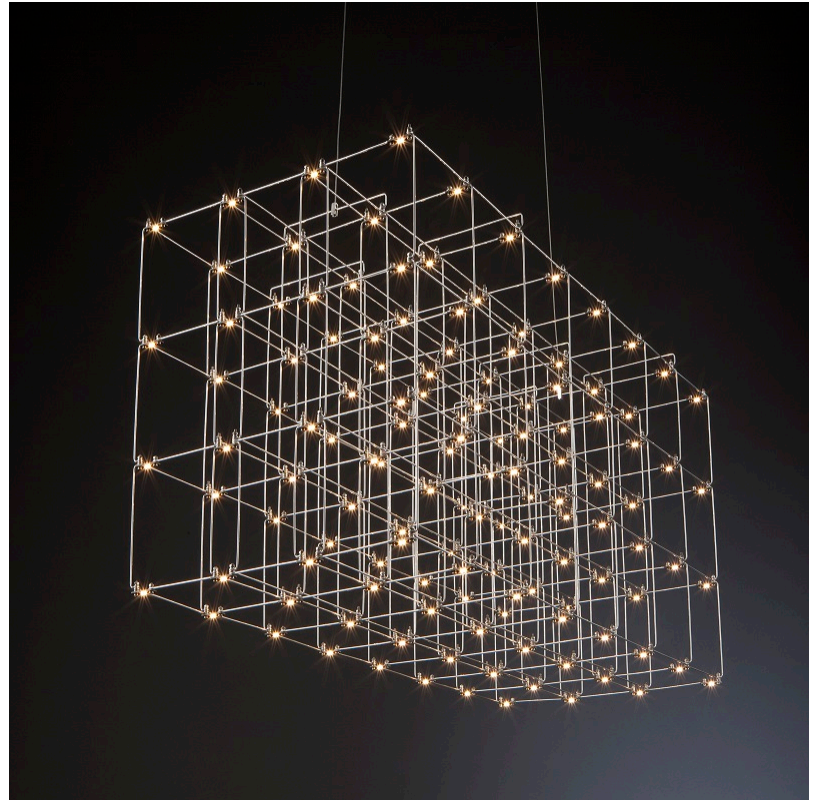

1. To build a product code in our configurator select the specify button on the base model # product page
2. To build a manual product code on this datasheet choose from the options listed below in blue font and add the suffix to the base model #

GENERAL

Series: Cosmos Square
Brand: Quasar
Division: Design
Mounting Type: Suspension
Mounting Location: Ceiling
Subcategory: Ambient

PHYSICAL

Shape: Rectangle
Length (mm): 875
Length (in): 34 ⁷/₁₆
Width (mm): 395
Width (in): 15 ⁹/₁₆
Height (mm): 375
Height (in): 14 ³/₄
Max. Overall Height (mm): 2375
Max. Overall Height (in): 93 ¹/₂
Light Distribution: Omnidirectional
Weight (kg): 4.5
Weight (lbs): 9.92
Fixture Finish: [NIC / BRA / BBR](#)
Fixture Material: Metal
Cable Details: 2000mm Cable
Upon Request: Custom Sizes Optional Dowlight upon request

ELECTRICAL

Lamp Type: LED
Input Wattage (W): 76.8
Dimming: [Non-Dimming / Phase Dimming (120vac Only)](#)
Driver Included: Yes
Driver Location: Integrated
Driver Type: Constant Voltage - Universal
Driver Class: Class 2
Input Voltage (V): 120 - 277
Output Voltage (V): 12
Upon Request: (Not included - see components) Integral: 0-10Vdc dimming

LED

Number of LEDs: 128
Color Temperature (°K): [2400 / 2800](#)
Max. Delivered Lumen (lm): 3840 (2800K)
CRI: >90 CRI
Lamp Life (hrs): 50000

OPTICAL

RATINGS AND CERTIFICATIONS

Certified By: Certified for North American Standards
IP rating: IP20