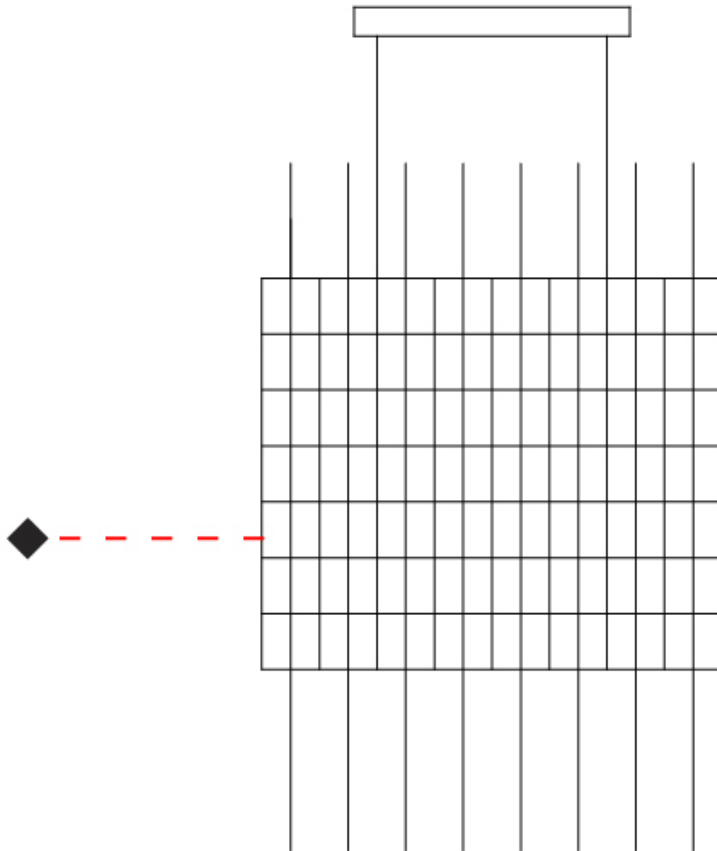

COSMOS SQUARE SUSPENSION

D101743-

PROJECT	_____
TYPE	_____
SPECIFIER	_____
QUANTITY	_____
DATE	_____