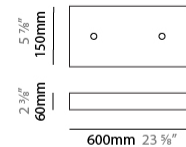

D101741-

base number   LED Dimming   Color Temperature   Finish Options

1. To build a product code in our configurator select the specify button on the base model # product page
2. To build a manual product code on this datasheet choose from the options listed below in blue font and add the suffix to the base model #

GENERAL

Series: Cosmos Square
Brand: Quasar
Division: Design
Mounting Type: Suspension
Mounting Location: Ceiling
Subcategory: Ambient

PHYSICAL

Shape: Rectangle
Length (mm): 875
Length (in): 34 7/16
Width (mm): 395
Width (in): 15 9/16
Height (mm): 250
Height (in): 9 13/16
Max. Overall Height (mm): 2250
Max. Overall Height (in): 88 9/16
Light Distribution: Omnidirectional
Weight (kg): 4
Weight (lbs): 8.82
Fixture Finish: [NIC / BRA / BBR](#)
Fixture Material: Metal
Cable Details: 2000mm Cable
Upon Request: Custom Sizes

ELECTRICAL

Lamp Type: LED
Input Wattage (W): 57.6
Dimming: [Non-Dimming / Phase Dimming (120vac Only)](#)
Driver Included: Yes
Driver Location: Integrated
Driver Type: Constant Voltage - Universal
Driver Class: Class 2
Input Voltage (V): 120 - 277
Output Voltage (V): 12
Upon Request: (Not included - see components) Integral: 0-10Vdc dimming

LED

Number of LEDs: 96
Color Temperature (°K): [2400 / 2800](#)
Max. Delivered Lumen (lm): 2880 (2800K)
CRI: >90 CRI
Lamp Life (hrs): 50000

OPTICAL

RATINGS AND CERTIFICATIONS

Certified By: Certified for North American Standards
IP rating: IP20