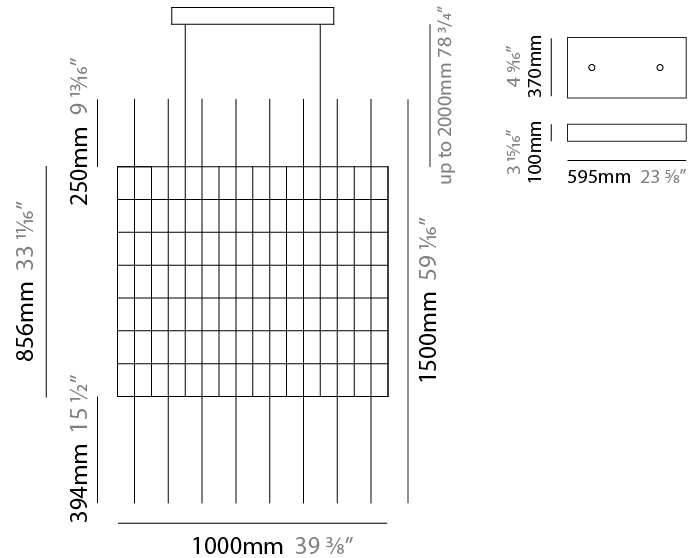

COSMOS SQUARE SUSPENSION

D101743-

base number   LED   Color   Finish
Dimming   Temperature   Options

1. To build a product code in our configurator select the specify button on the base model # product page
2. To build a manual product code on this datasheet choose from the options listed below in blue font and add the suffix to the base model #

GENERAL

Series: Cosmos Square
Brand: Quasar
Division: Design
Mounting Type: Suspension
Mounting Location: Ceiling
Subcategory: Ambient

PHYSICAL

Shape: Square
Length (mm): 1000
Length (in): 39 ³/₈"
Width (mm): 1000
Width (in): 39 ³/₈"
Height (mm): 850
Height (in): 33 ⁷/₁₆"
Max. Overall Height (mm): 2850
Max. Overall Height (in): 112 ³/₁₆"
Light Distribution: Omnidirectional
Weight (kg): 24
Weight (lbs): 52.91
[Fixture Finish: NIC / BRA / BBR](#)
Fixture Material: Metal
Cable Details: 2000mm Cable
Upon Request: Custom Sizes

ELECTRICAL

Lamp Type: LED
Input Wattage (W): 328.8
[Dimming: Non-Dimming / Phase Dimming (120vac Only)](#)
Driver Included: Yes
Driver Location: Integrated
Driver Type: Constant Voltage - Universal
Driver Class: Class 2
Input Voltage (V): 120 - 277
Output Voltage (V): 12

LED

Number of LEDs: 548
[Color Temperature (°K): 2400 / 2800](#)
Max. Delivered Lumen (lm): 16440 (2800K)
CRI: >90 CRI
Lamp Life (hrs): 50000

OPTICAL

RATINGS AND CERTIFICATIONS

Certified By: Certified for North American Standards
IP rating: IP20