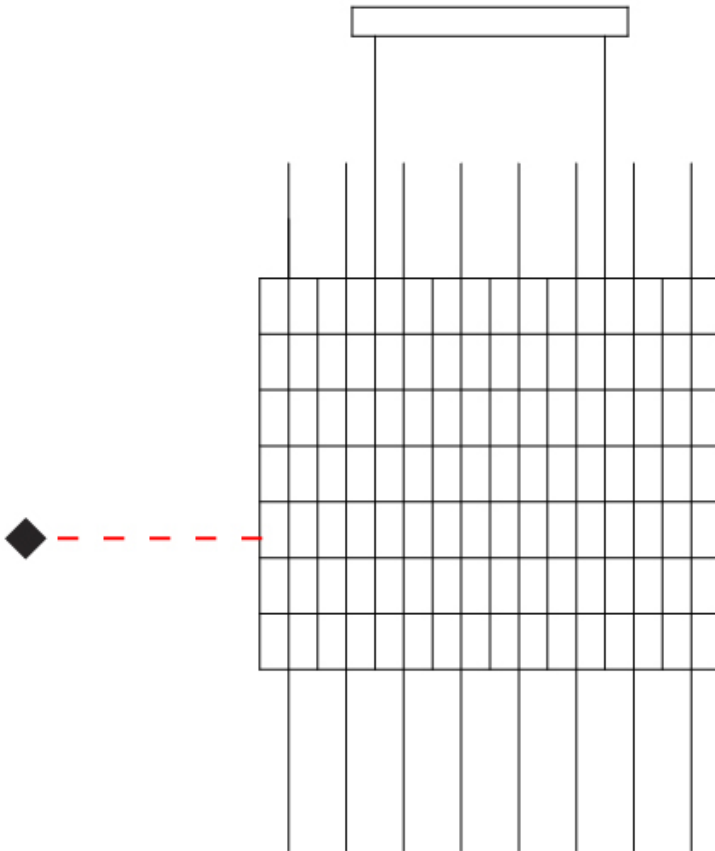

COSMOS SQUARE SUSPENSION

D101743-

PROJECT

TYPE

SPECIFIER

QUANTITY

DATE

D