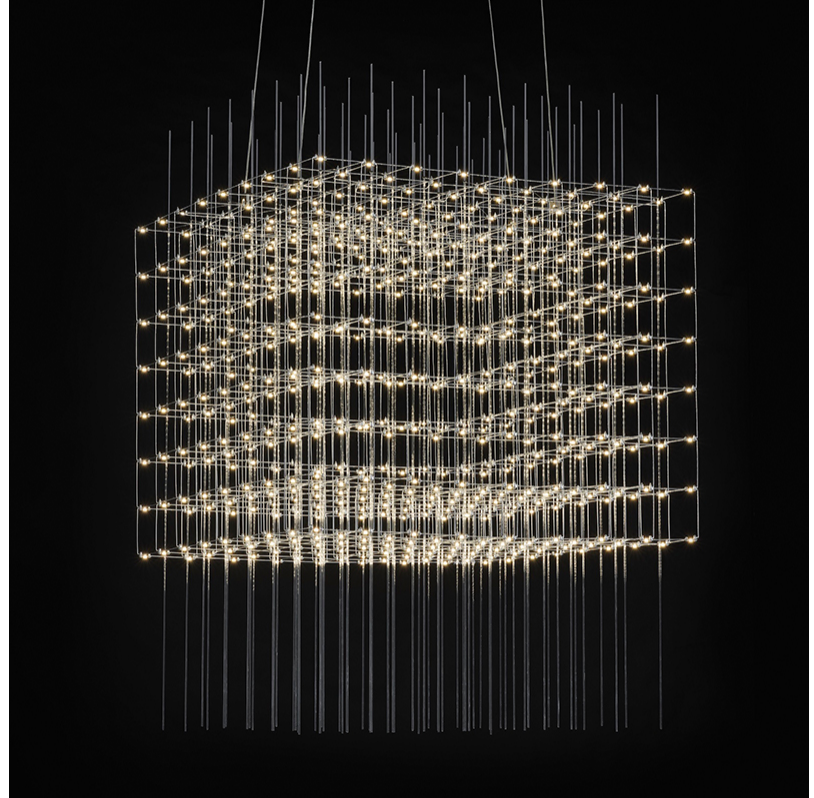

COSMOS SQUARE SUSPENSION

D101743-

base number   LED   Color   Finish
Dimming   Temperature   Options

1. To build a product code in our configurator select the specify button on the base model # product page
2. To build a manual product code on this datasheet choose from the options listed below in blue font and add the suffix to the base model #

GENERAL

Series: Cosmos Square
Brand: Quasar
Division: Design
Mounting Type: Suspension
Mounting Location: Ceiling
Subcategory: Ambient

PHYSICAL

Shape: Square
Length (mm): 1000
Length (in): 39 ³/₈"
Width (mm): 1000
Width (in): 39 ³/₈"
Height (mm): 850
Height (in): 33 ⁷/₁₆"
Max. Overall Height (mm): 2850
Max. Overall Height (in): 112 ³/₁₆"
Light Distribution: Omnidirectional
Weight (kg): 24
Weight (lbs): 52.91
[Fixture Finish: NIC / BRA / BBR](#)
Fixture Material: Metal
Cable Details: 2000mm Cable
Upon Request: Custom Sizes

ELECTRICAL

Lamp Type: LED
Input Wattage (W): 328.8
[Dimming: Non-Dimming / Phase Dimming (120vac Only)](#)
Driver Included: Yes
Driver Location: Integrated
Driver Type: Constant Voltage - Universal
Driver Class: Class 2
Input Voltage (V): 120 - 277
Output Voltage (V): 12

LED

Number of LEDs: 548
[Color Temperature (°K): 2400 / 2800](#)
Max. Delivered Lumen (lm): 16440 (2800K)
CRI: >90 CRI
Lamp Life (hrs): 50000

OPTICAL

RATINGS AND CERTIFICATIONS

Certified By: Certified for North American Standards
IP rating: IP20