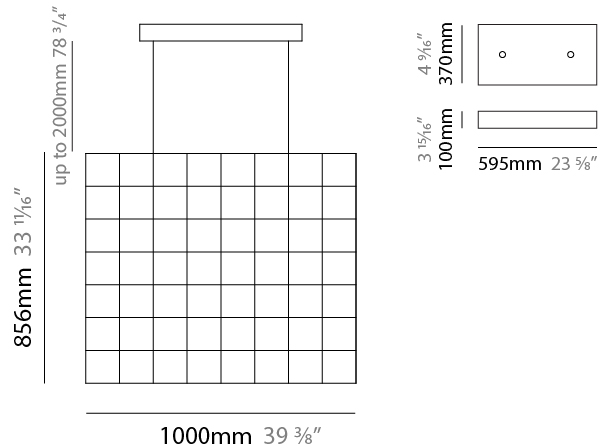

COSMOS SQUARE SUSPENSION

D101944-

base number   LED   Color   Finish
Dimming   Temperature   Options

1. To build a product code in our configurator select the specify button on the base model # product page
2. To build a manual product code on this datasheet choose from the options listed below in blue font and add the suffix to the base model #

GENERAL

Series: Cosmos Square
Brand: Quasar
Division: Design
Mounting Type: Suspension
Mounting Location: Ceiling
Subcategory: Ambient

PHYSICAL

Shape: Square
Length (mm): 1000
Length (in): 39 ³/₈"
Width (mm): 1000
Width (in): 39 ³/₈"
Height (mm): 850
Height (in): 33 ⁷/₁₆"
Max. Overall Height (mm): 2850
Max. Overall Height (in): 112 ³/₁₆"
Light Distribution: Omnidirectional
Weight (kg): 24
Weight (lbs): 52.91
[Fixture Finish: NIC / BRA / BBR](#)
Fixture Material: Metal
Cable Details: 2000mm Cable
Upon Request: Custom Sizes

ELECTRICAL

Lamp Type: LED
Input Wattage (W): 328.8
[Dimming: 0-10V Dimming / Phase Dimming (120Vac Only)](#)
Driver Included: Yes
Driver Location: Integrated
Driver Type: Constant Voltage - Universal
Driver Class: Class 2
Input Voltage (V): 120 - 277
Output Voltage (V): 12

LED

Number of LEDs: 548
[Color Temperature (°K): 2400 / 2800](#)
Max. Delivered Lumen (lm): 16440 (2800K)
CRI: >90 CRI
Lamp Life (hrs): 50000

OPTICAL

RATINGS AND CERTIFICATIONS

Certified By: Certified for North American Standards
IP rating: IP20