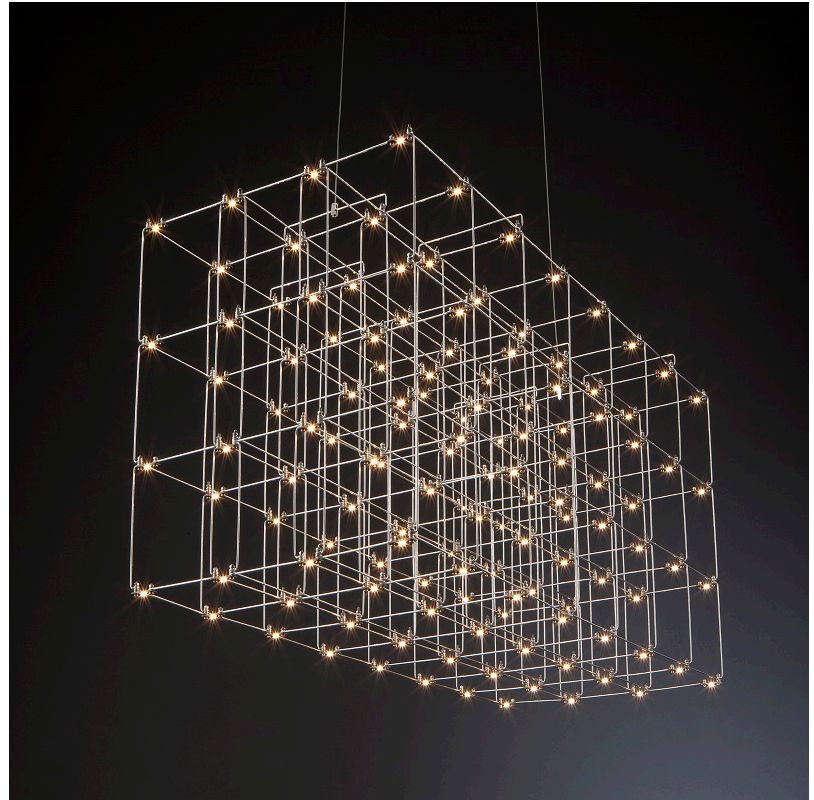

D101741-

base number   LED Dimming   Color Temperature   Finish Options

1. To build a product code in our configurator select the specify button on the base model # product page
2. To build a manual product code on this datasheet choose from the options listed below in blue font and add the suffix to the base model #

GENERAL

Series: Cosmos Square
Brand: Quasar
Division: Design
Mounting Type: Suspension
Mounting Location: Ceiling
Subcategory: Ambient

PHYSICAL

Shape: Rectangle
Length (mm): 875
Length (in): 34 7/16
Width (mm): 395
Width (in): 15 9/16
Height (mm): 250
Height (in): 9 13/16
Max. Overall Height (mm): 2250
Max. Overall Height (in): 88 9/16
Light Distribution: Omnidirectional
Weight (kg): 4
Weight (lbs): 8.82
Fixture Finish: [NIC / BRA / BBR](#)
Fixture Material: Metal
Cable Details: 2000mm Cable
Upon Request: Custom Sizes

ELECTRICAL

Lamp Type: LED
Input Wattage (W): 57.6
Dimming: [Non-Dimming / Phase Dimming (120vac Only)](#)
Driver Included: Yes
Driver Location: Integrated
Driver Type: Constant Voltage - Universal
Driver Class: Class 2
Input Voltage (V): 120 - 277
Output Voltage (V): 12
Upon Request: (Not included - see components) Integral: 0-10Vdc dimming

LED

Number of LEDs: 96
Color Temperature (°K): [2400 / 2800](#)
Max. Delivered Lumen (lm): 2880 (2800K)
CRI: >90 CRI
Lamp Life (hrs): 50000

OPTICAL

RATINGS AND CERTIFICATIONS

Certified By: Certified for North American Standards
IP rating: IP20