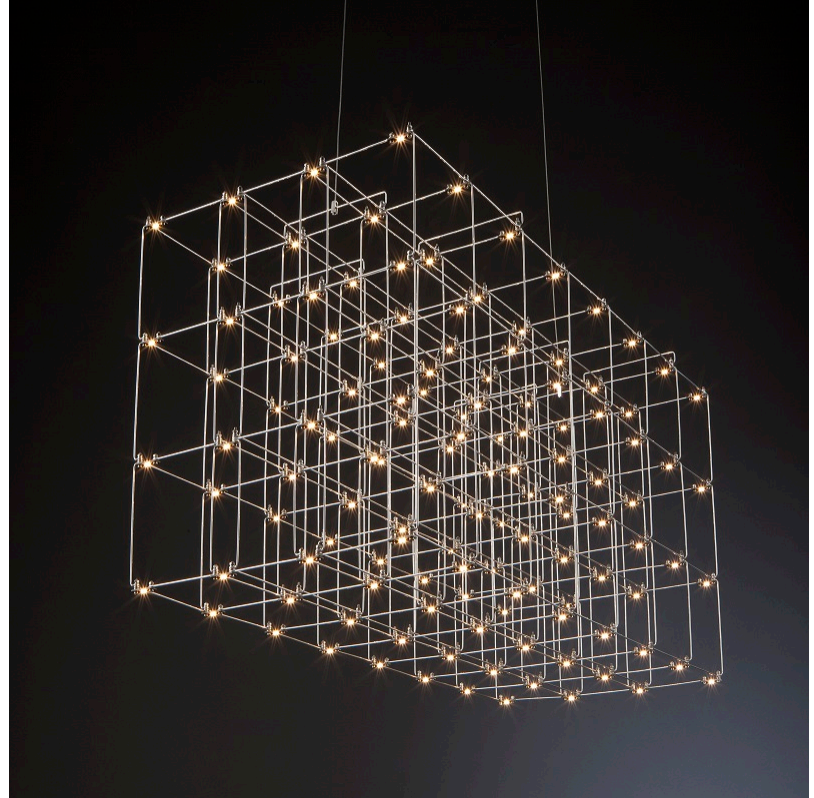

COSMOS SQUARE SUSPENSION

D101944-

base number   LED   Color   Finish
Dimming   Temperature   Options

1. To build a product code in our configurator select the specify button on the base model # product page
2. To build a manual product code on this datasheet choose from the options listed below in blue font and add the suffix to the base model #

GENERAL

Series: Cosmos Square
Brand: Quasar
Division: Design
Mounting Type: Suspension
Mounting Location: Ceiling
Subcategory: Ambient

PHYSICAL

Shape: Square
Length (mm): 1000
Length (in): 39 ³/₈"
Width (mm): 1000
Width (in): 39 ³/₈"
Height (mm): 850
Height (in): 33 ⁷/₁₆"
Max. Overall Height (mm): 2850
Max. Overall Height (in): 112 ³/₁₆"
Light Distribution: Omnidirectional
Weight (kg): 24
Weight (lbs): 52.91
[Fixture Finish: NIC / BRA / BBR](#)
Fixture Material: Metal
Cable Details: 2000mm Cable
Upon Request: Custom Sizes

ELECTRICAL

Lamp Type: LED
Input Wattage (W): 328.8
[Dimming: 0-10V Dimming / Phase Dimming (120Vac Only)](#)
Driver Included: Yes
Driver Location: Integrated
Driver Type: Constant Voltage - Universal
Driver Class: Class 2
Input Voltage (V): 120 - 277
Output Voltage (V): 12

LED

Number of LEDs: 548
[Color Temperature (°K): 2400 / 2800](#)
Max. Delivered Lumen (lm): 16440 (2800K)
CRI: >90 CRI
Lamp Life (hrs): 50000

OPTICAL

RATINGS AND CERTIFICATIONS

Certified By: Certified for North American Standards
IP rating: IP20