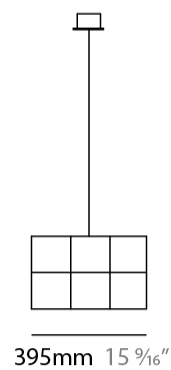

1. To build a product code in our configurator select the specify button on the base model # product page
2. To build a manual product code on this datasheet choose from the options listed below in blue font and add the suffix to the base model #

GENERAL

Series: Cosmos Square
Brand: Quasar
Division: Design
Mounting Type: Suspension
Mounting Location: Ceiling
Subcategory: Ambient

PHYSICAL

Shape: Rectangle
Length (mm): 875
Length (in): 34 7/16
Width (mm): 395
Width (in): 15 9/16
Height (mm): 250
Height (in): 9 13/16
Max. Overall Height (mm): 2250
Max. Overall Height (in): 88 9/16
Light Distribution: Omnidirectional
Weight (kg): 4
Weight (lbs): 8.82
Fixture Finish: [NIC / BRA / BBR](#)
Fixture Material: Metal
Cable Details: 2000mm Cable
Upon Request: Custom Sizes Optional Dowlight upon request

ELECTRICAL

Lamp Type: LED
Input Wattage (W): 57.6
Dimming: [Non-Dimming / Phase Dimming (120vac Only)](#)
Driver Included: Yes
Driver Location: Integrated
Driver Type: Constant Voltage - Universal
Driver Class: Class 2
Input Voltage (V): 120 - 277
Output Voltage (V): 12
Upon Request: (Not included - see components) Integral: 0-10Vdc dimming

LED

Number of LEDs: 96
Color Temperature (°K): [2400 / 2800](#)
Max. Delivered Lumen (lm): 2880 (2800K)
CRI: >90 CRI
Lamp Life (hrs): 50000

OPTICAL

RATINGS AND CERTIFICATIONS

Certified By: Certified for North American Standards
IP rating: IP20