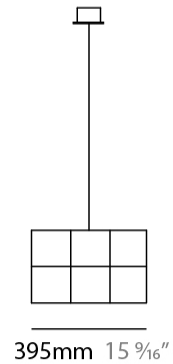

D101741-

base number   LED Dimming   Color Temperature   Finish Options

1. To build a product code in our configurator select the specify button on the base model # product page
2. To build a manual product code on this datasheet choose from the options listed below in blue font and add the suffix to the base model #

GENERAL

Series: Cosmos Square
Brand: Quasar
Division: Design
Mounting Type: Suspension
Mounting Location: Ceiling
Subcategory: Ambient

PHYSICAL

Shape: Rectangle
Length (mm): 875
Length (in): 34 7/16
Width (mm): 395
Width (in): 15 9/16
Height (mm): 250
Height (in): 9 13/16
Max. Overall Height (mm): 2250
Max. Overall Height (in): 88 9/16
Light Distribution: Omnidirectional
Weight (kg): 4
Weight (lbs): 8.82
Fixture Finish: [NIC / BRA / BBR](#)
Fixture Material: Metal
Cable Details: 2000mm Cable
Upon Request: Custom Sizes

ELECTRICAL

Lamp Type: LED
Input Wattage (W): 57.6
Dimming: [Non-Dimming / Phase Dimming (120vac Only)](#)
Driver Included: Yes
Driver Location: Integrated
Driver Type: Constant Voltage - Universal
Driver Class: Class 2
Input Voltage (V): 120 - 277
Output Voltage (V): 12
Upon Request: (Not included - see components) Integral: 0-10Vdc dimming

LED

Number of LEDs: 96
Color Temperature (°K): [2400 / 2800](#)
Max. Delivered Lumen (lm): 2880 (2800K)
CRI: >90 CRI
Lamp Life (hrs): 50000

OPTICAL

RATINGS AND CERTIFICATIONS

Certified By: Certified for North American Standards
IP rating: IP20